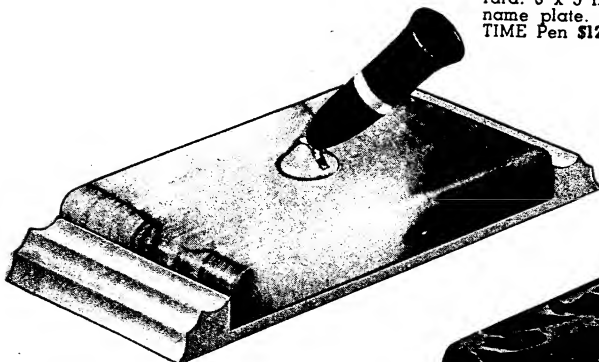

N228 CUKCE. Colored Pedrara Onyx. $6\frac{1}{4}$ x $2\frac{3}{4}$ inches. Gold trim. With Brown LIFETIME Pen $12.50.